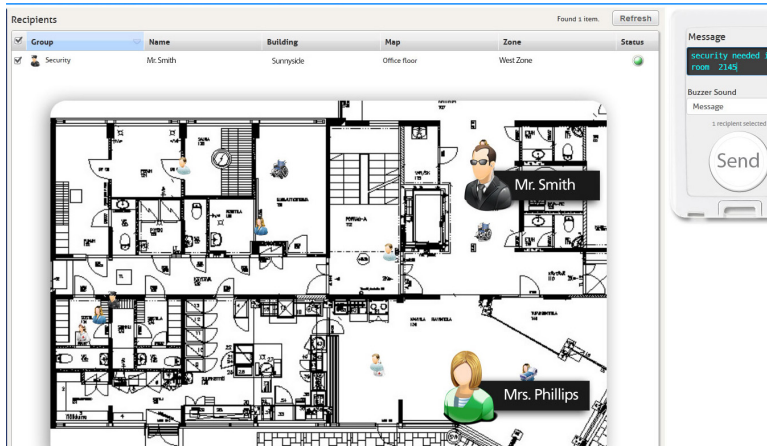

AiRISTA Flow Education Solutions

directly from their AiRISTA Flow badge tag. Manual, motion/motionless detection, or location-triggered events can automatically send texts, emails, and computer pop-up messages to enable targeted communications for quicker situation resolution. The AiRISTA Flow Education Solution may also be used for mass communications, such as evacuation or lock-down alerts, without dependence on cellular networks. Custom configurations allow alarms to be activated when a badge tag holder exits or enters restricted zones, if necessary. AiRISTA Flow Education Solutions can be configured to offer escalation notices, help

acknowledgments, man-down alerts, automated evacuation reminders, and motion sensing alarms— with silent or audible options.

School bus tracking

The AiRISTA Flow Education Solution has GPS capabilities to alert teachers and administrators of buses that are experiencing problems or threats. Knowing the location of the bus can assist with route efficiency, student drop off zoning, and emergencies on the bus in case parents need to be alerted.

To achieve RTLS for moving vehicles, transportation vehicles such as buses are equipped with GPS devices that communicate location information to servers that receive and process data. The buses' precise location is determined and displayed on a map through AiRISTA Flow's GIS component. This component has the ability to zoom in and out, providing a close view of the vehicles' location. Equipped with various sensors, the system also has the ability to transmit data on the speed, direction and heading of the bus, as well as the opening/closing of the door and the stop sign arm. RFID readers and student identification cards from AiRISTA Flow work together for in-transit student location tracking, too.